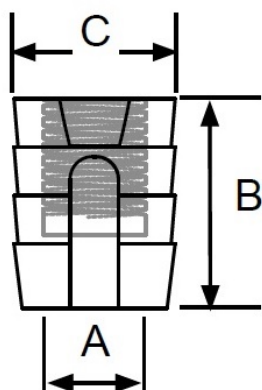

PRODUCT SHEET

Description:

Knock-In Bushing N-410, M4, ø8x10mm, White Nylon, Closed

Item number:

12.11.315-1

Units	Box	Carton	HS Code	Barcode
Pcs.	1000	40000	3908900090	 5704866445481

Material:	White nylon		
Type:	Knock in. No collar. Closed end.		
A	B	C	Colour
M4	10 mm	Ø 8 mm	White
M6	11 mm	Ø 10 mm	White